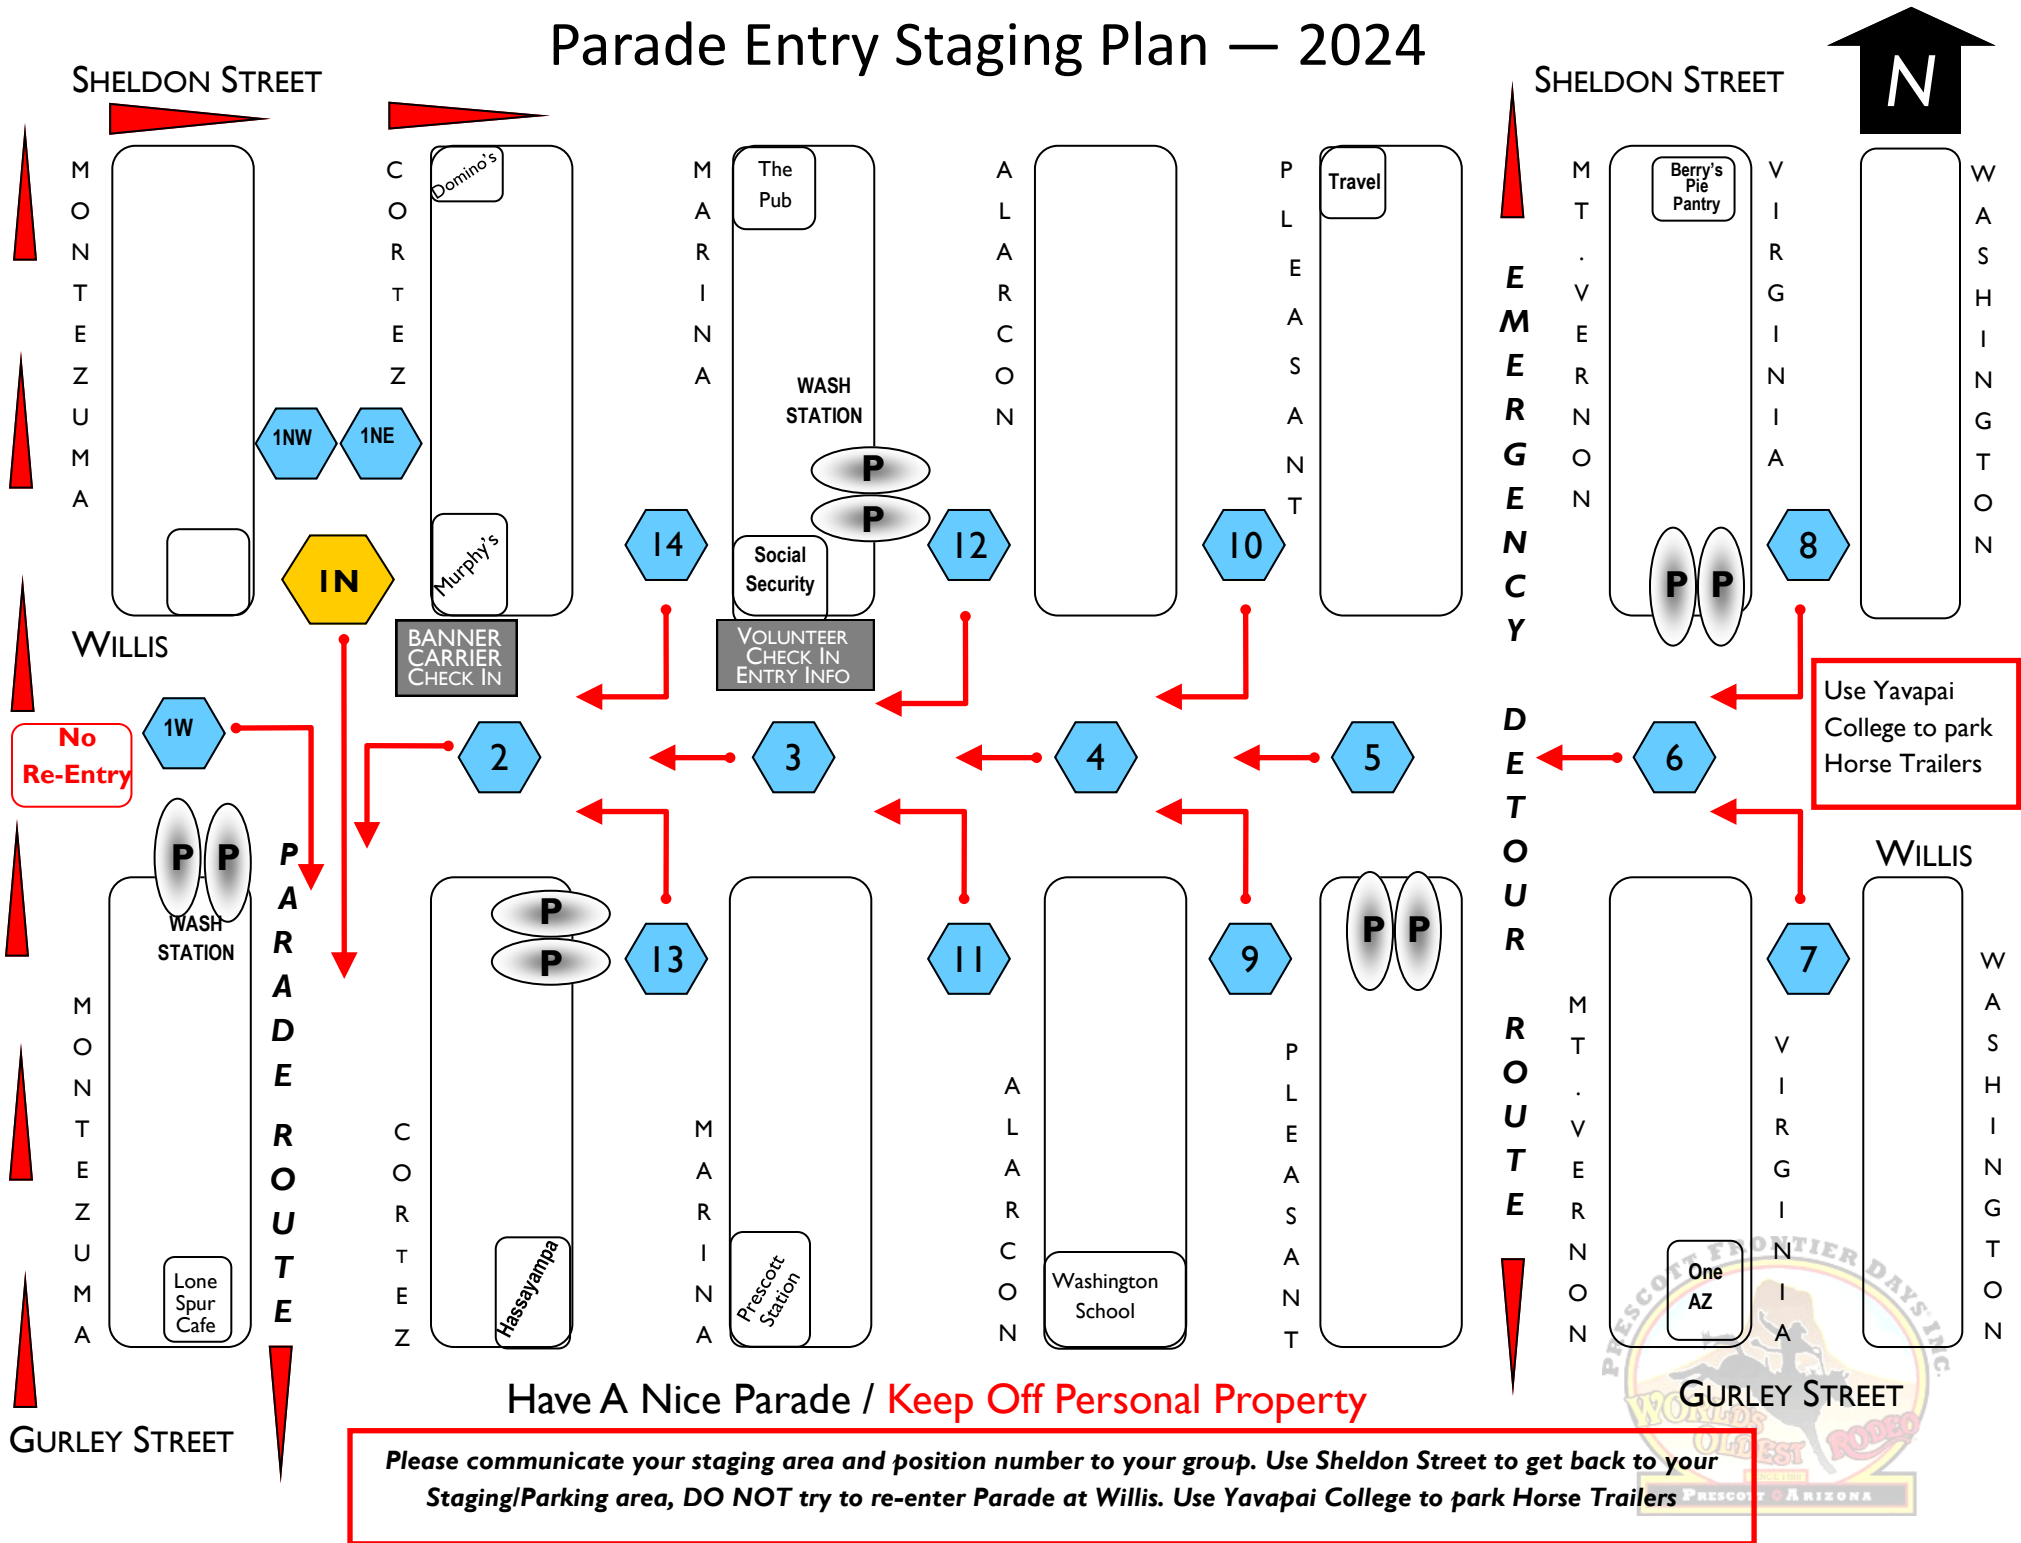

Parade Entry Staging Plan — 2024

Have A Nice Parade / **Keep Off Personal Property**

Please communicate your staging area and position number to your group. Use Sheldon Street to get back to your Staging/Parking area, DO NOT try to re-enter Parade at Willis. Use Yavapai College to park Horse Trailers

Rodeo Parade Route — 2024

Return to your **Original** staging area VIA Sheldon Street