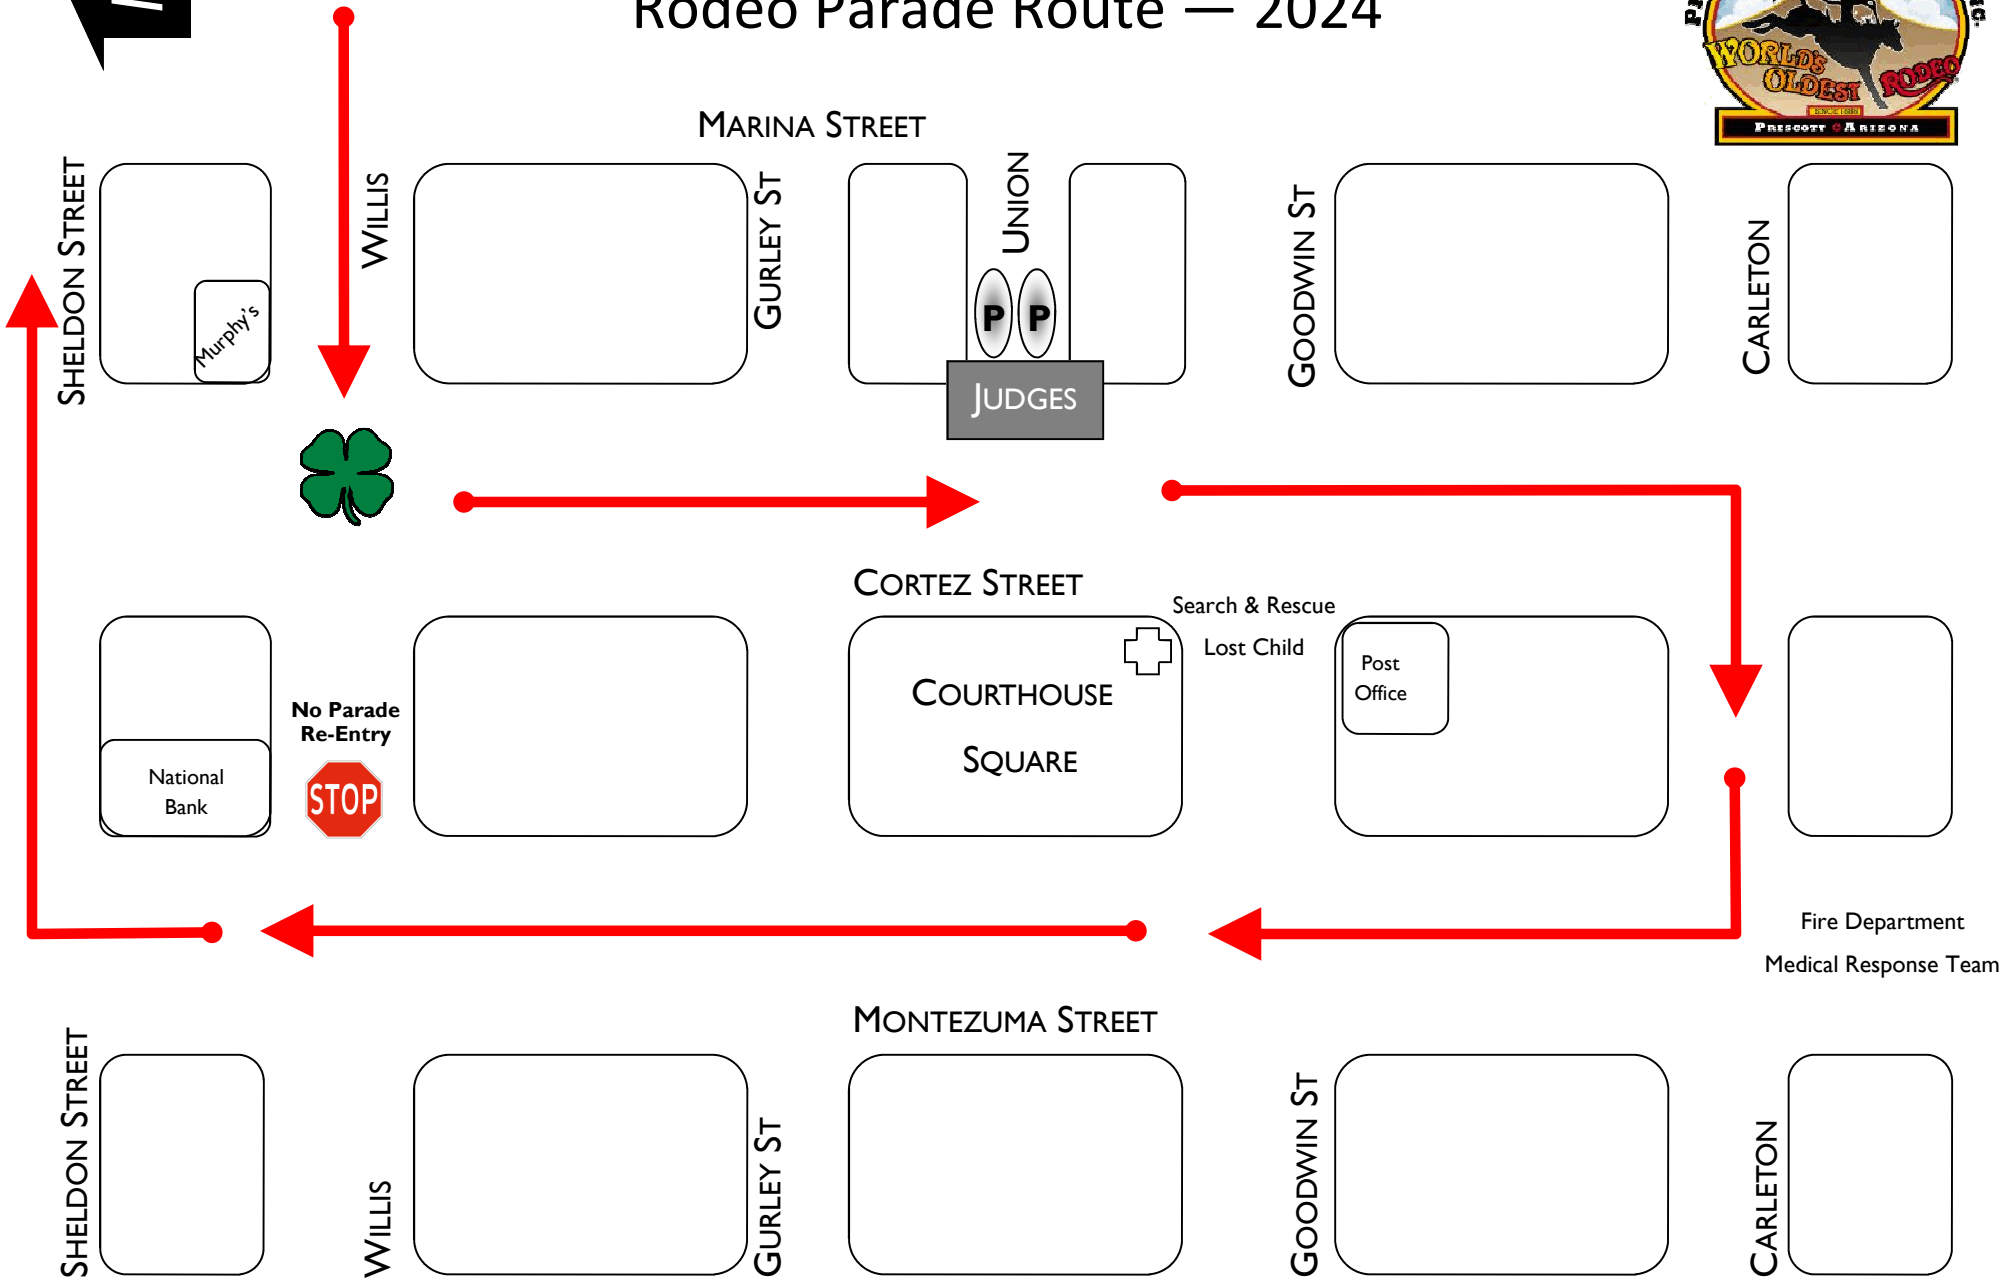

Parade Entry Staging Plan — 2024

Have A Nice Parade / **Keep Off Personal Property**

Please communicate your staging area and position number to your group. Use Sheldon Street to get back to your Staging/Parking area, DO NOT try to re-enter Parade at Willis. Use Yavapai College to park Horse Trailers

Rodeo Parade Route — 2024

Return to your **Original** staging area VIA Sheldon Street